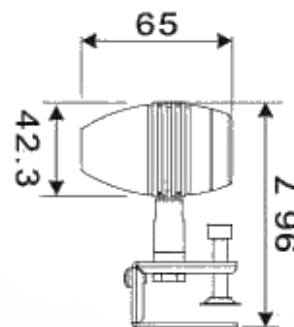

LED Spotlights Low Power

CE

Model: FJ501
 Power: 3W Cree
 Luminous Flux: 180lm
 Angle: 45°
 Voltage: 12V

Model: FJ502
 Power: 1W Cree
 Luminous Flux: 60lm
 Angle: 30°
 Voltage: 12V

Model: FJ503
 Power: 1W
 Luminous Flux: 120lm
 Angle: 30°
 Voltage: 230V AC

Protection: IP65
 Material: Aluminium
 LED Color: white, warm white, blue, green, red