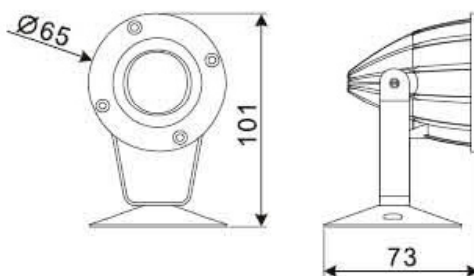

LED Spotlights Low Power

CE

Model: FJ501
 Power: 3W Cree
 Luminous Flux: 180lm
 Angle: 45°
 Voltage: 12V

Model: FJ502
 Power: 1W Cree
 Luminous Flux: 60lm
 Angle: 30°
 Voltage: 12V

Model: FJ503
 Power: 1W
 Luminous Flux: 120lm
 Angle: 30°
 Voltage: 230V AC

Protection: IP65
 Material: Aluminium
 LED Color: white, warm white, blue, green, red