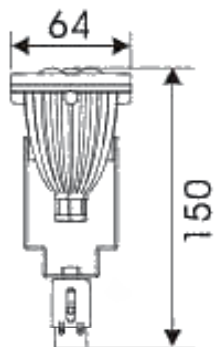

LED Spotlights Low Power

CE

Model: FJ501
 Power: 3W Cree
 Luminous Flux: 180lm
 Angle: 45°
 Voltage: 12V

Model: FJ502
 Power: 1W Cree
 Luminous Flux: 60lm
 Angle: 30°
 Voltage: 12V

Model: FJ503
 Power: 1W
 Luminous Flux: 120lm
 Angle: 30°
 Voltage: 230V AC

Protection: IP65
 Material: Aluminium
 LED Color: white, warm white, blue, green, red