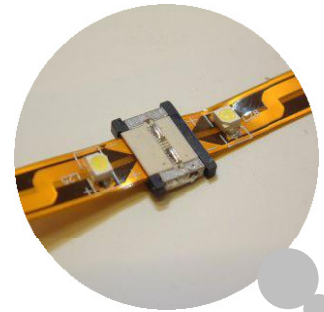

### Juncoop FastLINK Connectors LED Strips:

Immediate connection and interconnection of Juncoop LED strips, no soldering needed. High quality accessories for IP20 strips.

Steps to use FASTLINK Connectors:

#### CMED 08 (10 Units Pack)

Strip Interconnection Accessory  
Strip width: 8mm Monocolor

#### CMED 12 (10 Units Pack)

Strip Interconnection Accessory  
Strip width: 12mm Monocolor or RGB

#### CALI 08 (10 Units Pack)

Power Connection Accessory  
Strip width: 8mm Monocolor  
Cable: 50cm