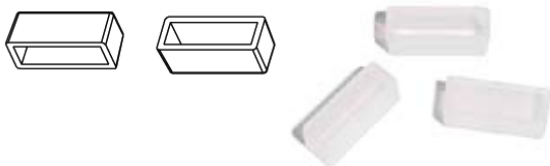

CEND (50 units Pack)

Silicon End-caps
Available for 8, 10 & 12 mm strips.